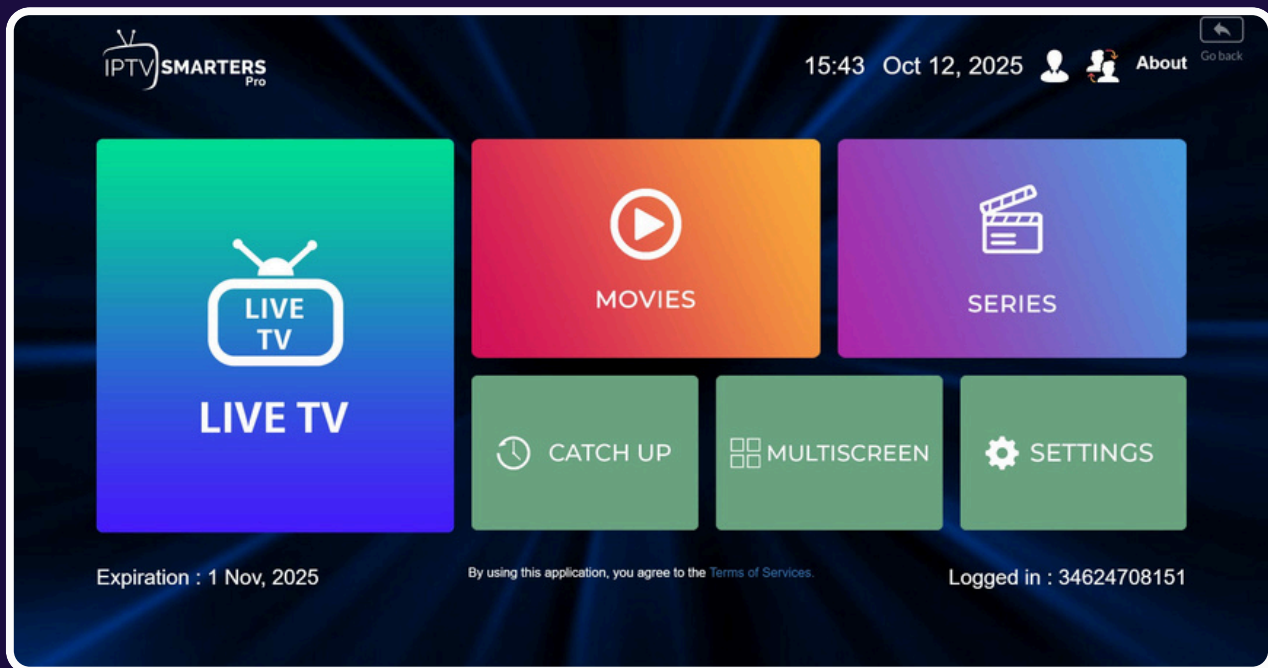

🎉 ¡CONFIGURACIÓN EXITOSA!

Tu aplicación IPTV Smarters está lista para usar. Ahora puedes disfrutar todo el contenido de PLAYZY en tu computadora.

FUNCIONES PRINCIPALES:

- 📺 LIVE TV Canales en vivo de todo el mundo
- 🎬 MOVIES Catálogo completo de películas
- 📺 SERIES Todas tus series favoritas
- ⚙️ SETTINGS Configuraciones y preferencias

¿Necesitas ayuda?

[+591 62523441](https://wa.me/59162523441)

soporte@playzy.net

playzy.net